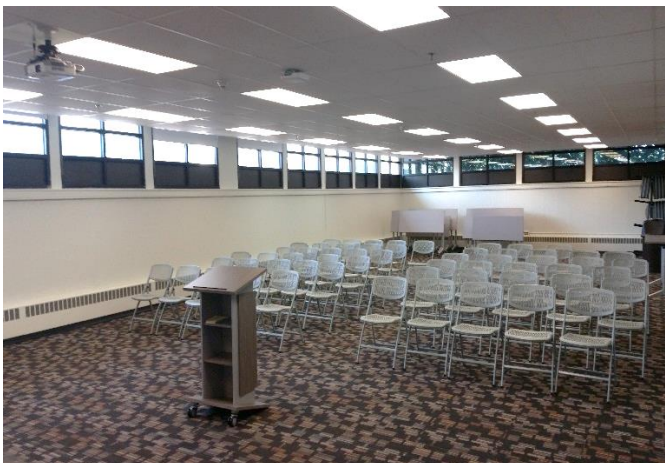

Branch Meeting Room Information Sheet

Branch: **Randallstown**

Phone Number: 410-887-0770

****Private Study Room**

****Quiet Study Area**

Total Room Capacity: 100

Actual Capacity: 100+

Number of Tables: 16 (each table seats 4)

Number of Chairs: 100

Specifics of functional equipment for customer use: *Projector, screen, podium*

Handicap/Hearing Accessibility: Wheelchair accessible via elevator

Meeting Room Photos:

Updated 7/2017 - KLU